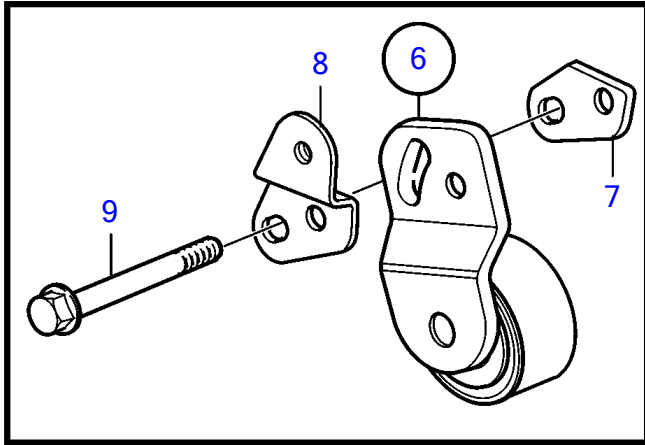

D4-180I-B, D4-180I-C, D4-210A-A, D4-210I-A, D4-210I-B, D4-225I-B, D4-225A-C, D4-225I-C, D4-260A-A, D4-260A-B, D4-260A-C, D4-260D-B, D4-260D-C, D4-260I-A, D4-260I-B, D4-260I-C, D4-300A-A, D4-300A-C, D4-300D-A, D4-300D-C, D4-300I-A, D4-300I-C

REF	PART NO.	QTY	DESCRIPTION	NOTES
1	3803911	1	Alternator, exch	14V, 115A
	3803912	1	Alternator, exch	28V, 80A
2	3583729	1	Belt, generator	Standard
	991587	1	V-ribbed belt, generator	SOLAS
	3582696	1	V-ribbed belt, power steering pump	Standard
	991591	1	V-ribbed belt, power steering pump	SOLAS
3	3583665	1	Belt tensioner	Replaced by 21344508
4	3582694	1	• Pulley	
5	914451	1	• Snap ring	
6	21344508	1	Belt tensioner	
7		1	• Spacer disc	
8		1	• Bracket	
9	965190	1	• Flange screw	
10	3847482	1	Idler pulley	(3848896)
11	959224	1	Hex. socket screw	
12	3589369	2	Insulating bushing	D=8mm
13	21308514	2	Insulating bushing	D=12mm
14	971096	2	Flange nut	
15	946470	1	Flange screw	
16	965189	1	Flange screw	
17	965186	1	Flange screw	
18	978447	1	Flange screw	
19	3584076	1	Bracket	
20	3588184	1	Bracket	For compressor
21	881679	1	Resistor	12V
	21694528	1	Resistor	24V
22	952626	1	Clamp	
23	948663	1	Flange screw	
24	983712	1	Hexagon nut	